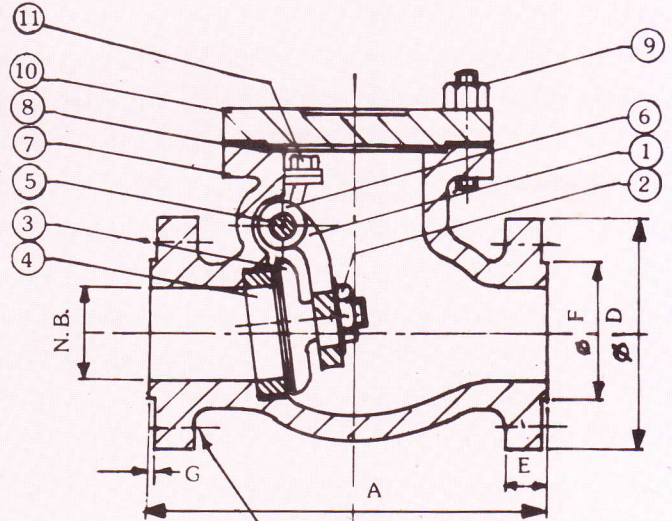

NON-RETURN VALVE
DIN STD. ND.-40 (LIFT TYPE)

MFG. STD. BS-1868

'H' Nos 'K' Ø HOLES ON
'M' P.C.D. DRILLED OFF CENTRE
EQUISPACED

SWING CHECK VALVE
CLASS ASA 150, ASA 300

MFG. STD. BS-1868

'H' Nos 'K' Ø HOLES ON
'M' P.C.D. DRILLED OFF CENTRE
EQUISPACED

Sl. No.	Part's Name	Qty.	Material
01	Body	1	ASTM A216 Gr. WCB ASTM A351 Gr. CF8/CF8M/CN7M
02	Disc	1	C.S. WITH 13% Cr. FACING AISI 304, 316, A-20
03	Cover Plate	1	ASTM A216 Gr. WCB ASTM A351 Gr. CF8/CF8M/CN7M
04	Stud Nut	As required	ASTM A193 Gr. B7 ASTM A194 Gr. 2H
05	Body Seal	1	S.S. Spiral Wound

Sl. No.	Part's Name	Qty.	Material
01	Lever arm	1	ASTM A216 Gr. WCB ASTM A351 Gr. CF8/CF8M/CN7M
02	Arm Nut	1	C.S. S.S. 316 S.S. 304
03	Disc	1	C.S. WITH 13% Cr. FACING S.S. 316 S.S. 304
04	Seat Ring	1	C.S. WITH 13% Cr. FACING INTEGRAL SEAT FOR ALLOY STEEL VALVE
05	Arm Pin	1	AISI 410, 304, 316, A-20
06	Bracket	1	ASTM A216 Gr. WCB ASTM A351 Gr. CF8/CF8M/CN7M
07	Body	1	ASTM A216 Gr. WCB ASTM A351 Gr. CF8/CF8M/CN7M
08	Body Seal	1	S.S. Spiral Wound
09	Stud & Nut	As required	ASTM A193 Gr. B7 ASTM A194 Gr. 2H
10	Cover Plate	1	ASTM A216 Gr. WCB ASTM A351 Gr. CF8/CF8M/CN7M
11	Bracket Stud/Nut	2/2	CARBON STEEL/S.S. 304/S.S.