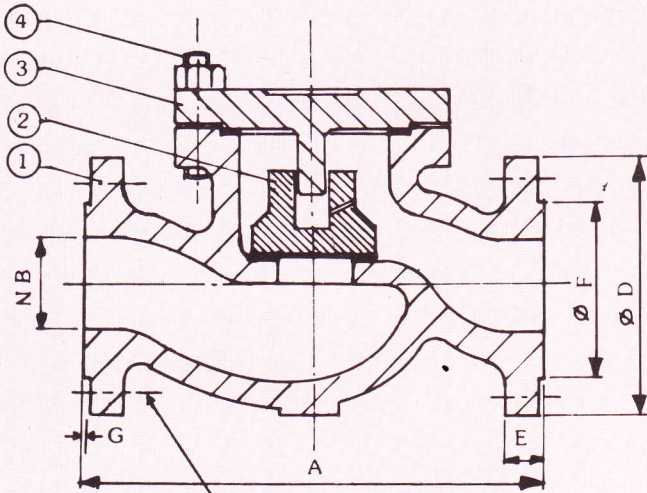

NON-RETURN VALVE
DIN STD. ND.-40 (LIFT TYPE)

MFG. STD. BS-1868

'H' Nos 'K' Ø HOLES ON
'M' P.C.D. DRILLED OFF CENTRE
EQUISPACED

SWING CHECK VALVE
CLASS ASA 150, ASA 300

MFG. STD. BS-1868

'H' Nos 'K' Ø HOLES ON
'M' P.C.D. DRILLED OFF CENTRE
EQUISPACED

Sl. No.	Part's Name	Qty.	Material
01	Body	1	ASTM A216 Gr. WCB ASTM A351 Gr. CF8/CF8M/CN7M
02	Disc	1	C.S. WITH 13% Cr. FACING AISI 304, 316, A-20
03	Cover Plate	1	ASTM A216 Gr. WCB ASTM A351 Gr. CF8/CF8M/CN7M
04	Stud Nut	As required	ASTM A193 Gr. B7 ASTM A194 Gr. 2H
05	Body Seal	1	S.S. Spiral Wound

Sl. No.	Part's Name	Qty.	Material
01	Lever arm	1	ASTM A216 Gr. WCB ASTM A351 Gr. CF8/CF8M/CN7M
02	Arm Nut	1	C.S. S.S. 316 S.S. 304
03	Disc	1	C.S. WITH 13% Cr. FACING S.S. 316 S.S. 304
04	Seat Ring	1	C.S. WITH 13% Cr. FACING INTEGRAL SEAT FOR ALLOY STEEL VALVE
05	Arm Pin	1	AISI 410, 304, 316, A-20
06	Bracket	1	ASTM A216 Gr. WCB ASTM A351 Gr. CF8/CF8M/CN7M
07	Body	1	ASTM A216 Gr. WCB ASTM A351 Gr. CF8/CF8M/CN7M
08	Body Seal	1	S.S. Spiral Wound
09	Stud & Nut	As required	ASTM A193 Gr. B7 ASTM A194 Gr. 2H
10	Cover Plate	1	ASTM A216 Gr. WCB ASTM A351 Gr. CF8/CF8M/CN7M
11	Bracket Stud/Nut	2/2	CARBON STEEL/S.S. 304/S.S.